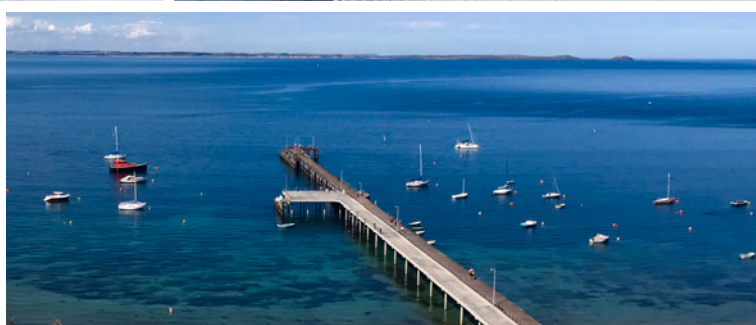

Corporate Functions at Flinders Hotel

Located in the historical Mornington Peninsula village of Flinders, approximately 75 minutes from Melbourne's CBD, is the beautifully restored Flinders Hotel.

Bringing together elements which are absolutely essential to a successful business retreat, such as complimentary WiFi throughout, plenty of free parking, a huge range of local activities for delegates, quality menus, a variety of dining options and superbly appointed, spacious accommodation.

LOCATION

Flinders Hotel is the ideal base from which to explore the hidden gems of the Mornington Peninsula.

Nearby are many leading winemakers; a range of quality restaurants and cafes; farm-gates with tempting fresh local produce; world class golf courses, art galleries, mazes and sculpture parks; and an abundance of activities ranging from horse riding, fishing, snorkeling, and bush walking.