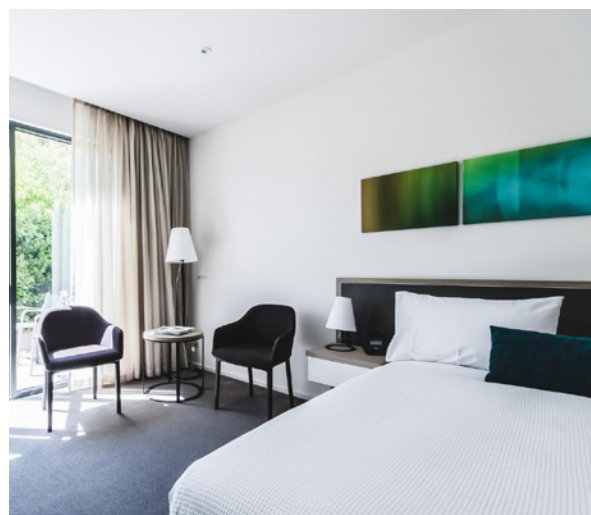

Corporate Functions at Flinders Hotel

Located in the historical Mornington Peninsula village of Flinders, approximately 75 minutes from Melbourne's CBD, is the beautifully restored Flinders Hotel.

Bringing together elements which are absolutely essential to a successful business retreat, such as complimentary WiFi throughout, plenty of free parking, a huge range of local activities for delegates, quality menus, a variety of dining options and superbly appointed, spacious accommodation.

VENUE DETAILS

Peninsula is our fully flexible and versatile events space with an abundance of natural light, fully soundproofed walls and modern AV facilities available.

Offering private rooms for smaller groups, conferences for up to 80 people, or cocktail events for 200 people, our unique areas can be adapted to suit most needs.

ACCOMMODATION

Quarters is our architecturally designed accommodation inspired by the natural surrounds of Flinders.

Offering 40 beautifully appointed guest rooms fitted with king size beds, with the option of twin configuration, this is comfortable, contemporary luxury at its best.