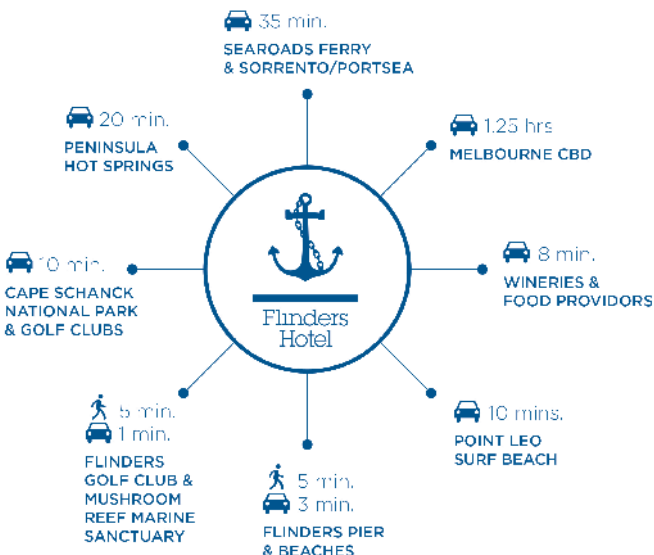

TEAM BUILDING

Flinders Hotel offers two unique onsite team building activities: *Cooking Classes* at *Georgie Bass Café* and *Cocktail Making Classes* at *Zigis Bar*.